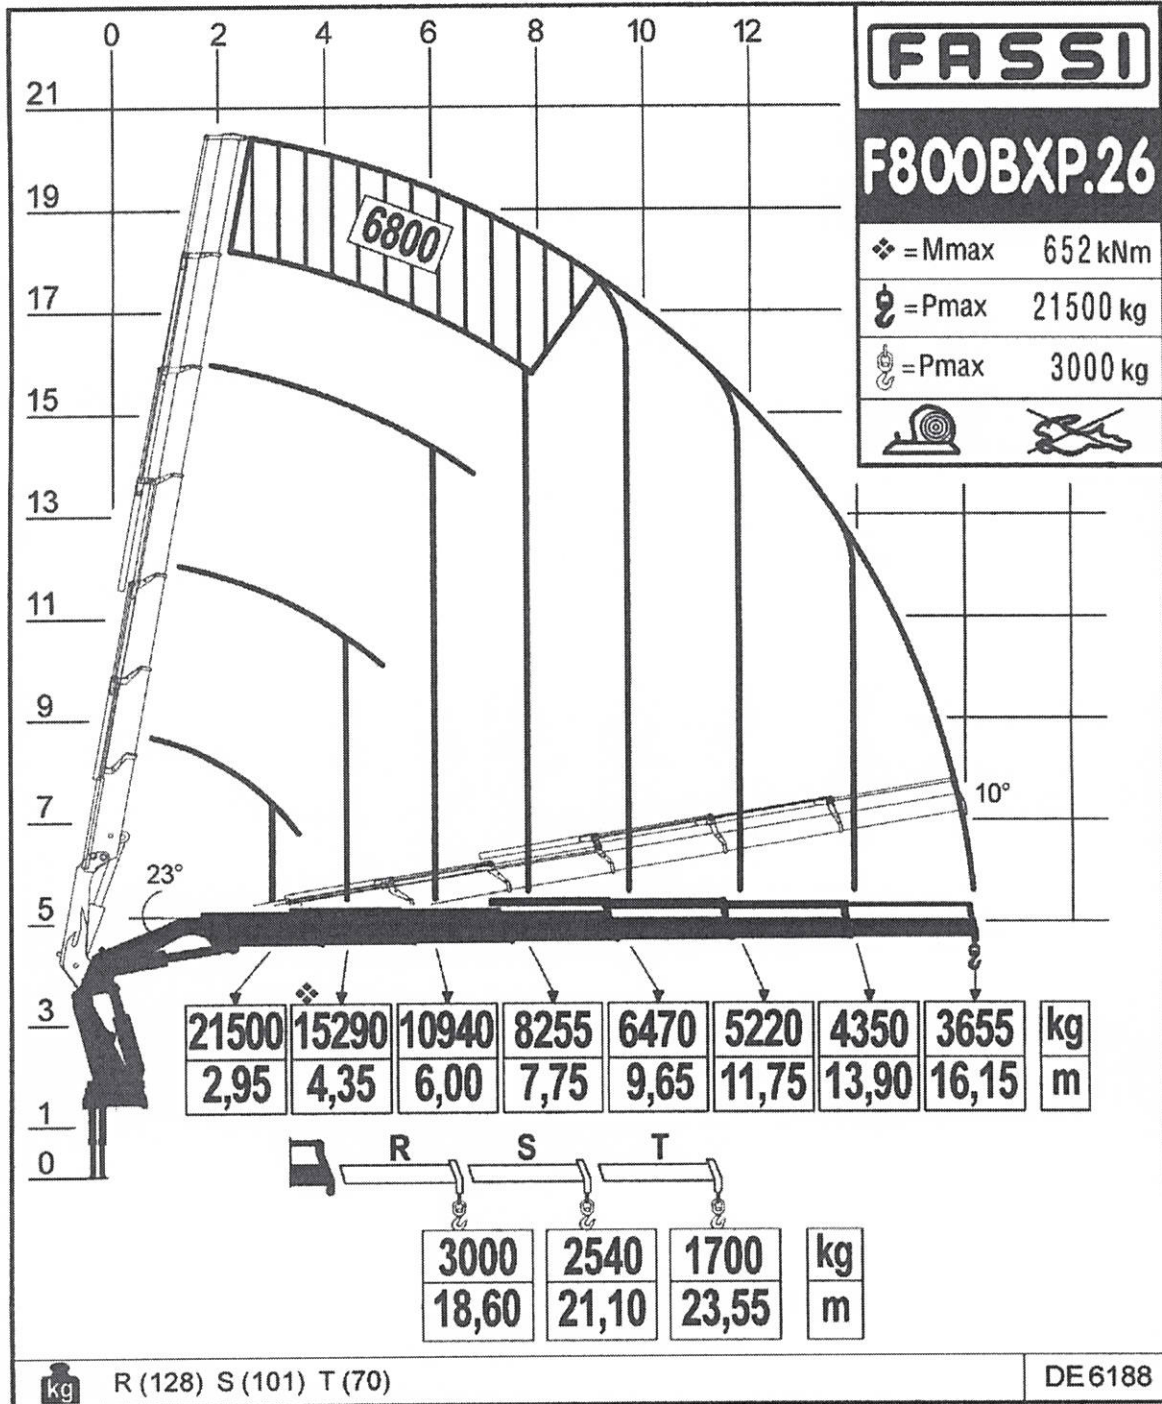

FASSI

F800BXP.26 - Load Diagram

Via Roma, 110
24021 Albino BG
tel. ++39 35 776400
fax ++39 35 755020
www.fassigroup.com
fassi@fassigroup.com

LOAD DIAGRAM WITH LIFTING MOMENT LIMITING DEVICE

FASSI

F800BXP.26

❖ = Mmax 652 kNm

⊗ = Pmax 21500 kg

⊙ = Pmax 3000 kg

FASSI

Via Roma, 110
24021 Albino BG
tel. ++39 35 776400
fax ++39 35 755020
www.fassigroup.com
fassi@fassigroup.com

F800BXP.26/L516 - Load Diagram

LOAD DIAGRAM HYDRAULIC EXTENSIONS WITH LIFTING MOMENT LIMITING DEVICE